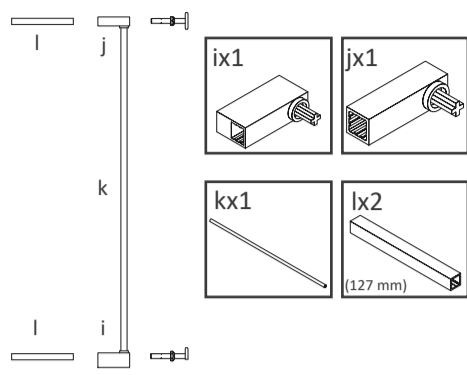

Parts list SKU 61014 + 71014

Parts list Extension *1

Parts list Extension *2

Parts list Extension *3+4

BabyDan
Baby Dan A/S
Niels Bohrs Vej 14
DK-8670 Låsby
Denmark
Tel +45 86 95 11 55
Fax +45 86 95 15 91
www.babydan.com
info@babydan.com
This product is supported
by Onbox
Beautiful & simple step-by-step assembly
instructions - directly from your phone.
Code: **6101**
OR
7101
App Store Google Play

OBS

For proper mounting the gate frame is designed at an angle.