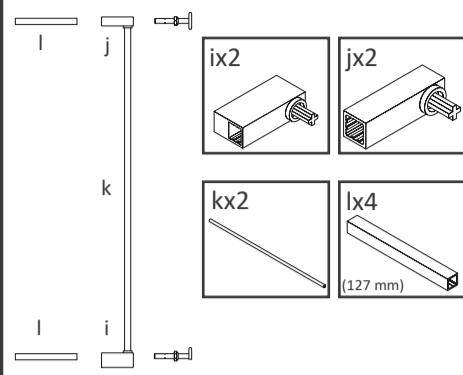

Parts list SKU 61014 + 71014

Parts list Extension *1

Parts list Extension *2

Parts list Extension *3+4

BabyDan
Baby Dan A/S
Niels Bohrs Vej 14
DK-8670 Låsby
Denmark
Tel +45 86 95 11 55
Fax +45 86 95 15 91
www.babydan.com
info@babydan.com
This product is supported
by Onbox
Beautiful & simple step-by-step assembly
instructions - directly from your phone.
Code: **6101**
OR
7101
App Store Google Play

OBS

For proper mounting the gate frame is designed at an angle.