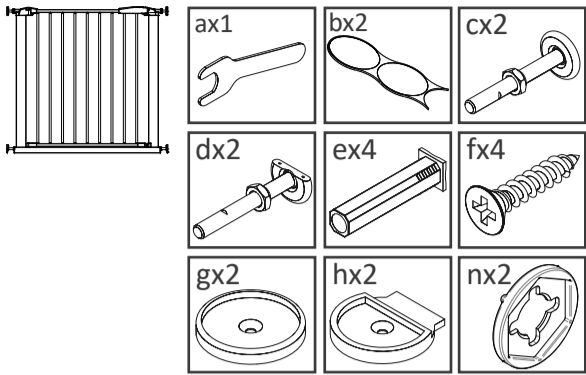

Parts list SKU 61014 + 71014

Parts list Extension *1

Parts list Extension *2

Parts list Extension *3+4

BabyDan
Baby Dan A/S
Niels Bohrs Vej 14
DK-8670 Låsby
Denmark
Tel +45 86 95 11 55
Fax +45 86 95 15 91
www.babydan.com
info@babydan.com
This product is supported
by Onbox
Beautiful & simple step-by-step assembly
instructions - directly from your phone.
Code: **6101**
OR
7101
App Store Google Play

OBS

For proper mounting the gate frame is designed at an angle.