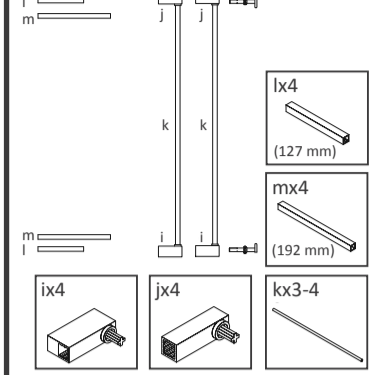

Parts list SKU 61014 + 71014

Parts list Extension *1

Parts list Extension *2

Parts list Extension *3+4

BabyDan
Baby Dan A/S
Niels Bohrs Vej 14
DK-8670 Låsby
Denmark
Tel +45 86 95 11 55
Fax +45 86 95 15 91
www.babydan.com
info@babydan.com
This product is supported
by Onbox
Beautiful & simple step-by-step assembly
instructions - directly from your phone.
Code: **6101**
OR
7101
App Store Google Play

OBS

For proper mounting the gate frame is designed at an angle.